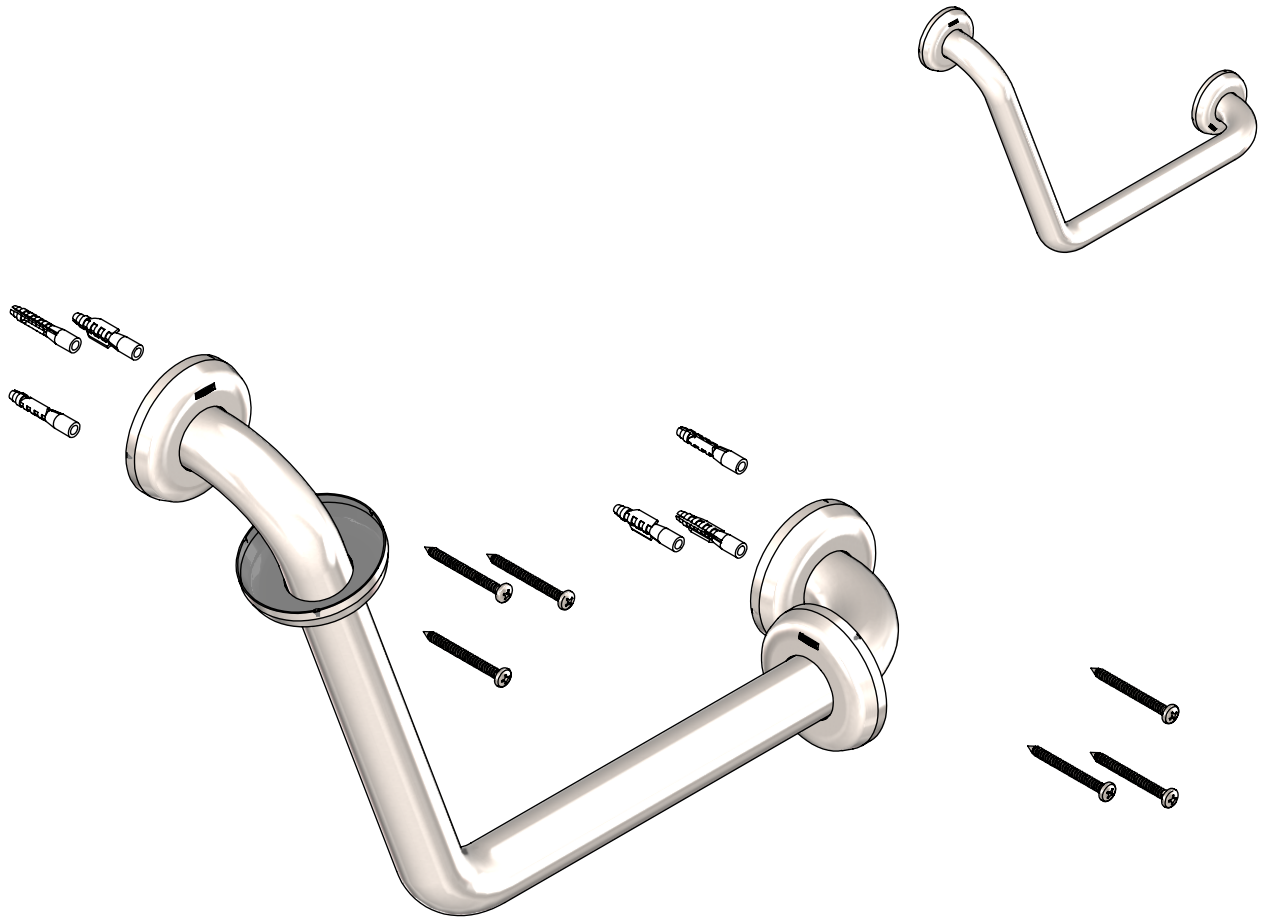

Spare Parts Sheet

Kit of spare parts for preventive maintenance.

USA-125
Masonry Fixing Kit