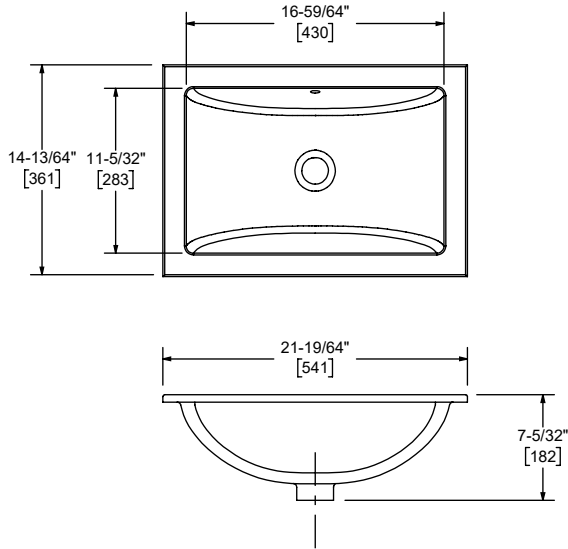

PRODUCT FEATURES:

Drop-in bathroom sink.
Rectangular basin.
Front overflow.

MATERIALS:

High-gloss vitreous china.
Durable and scratch-resistant finish.

INSTALLATION:

Drop-in.

CODES AND STANDARDS:

ASME A112.19.2 / CSA B45.1-2018 -
Ceramic Plumbing Fixtures

FINISHES:

W White

Estimated Dimensions Dim. inch. [mm]

Recommended ADA Installation

NOTES:
Install the product according to the Installation Guide.