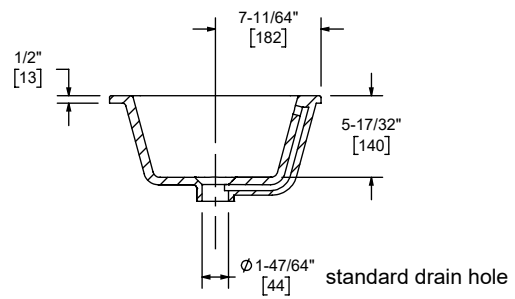

PRODUCT FEATURES:

Drop-in bathroom sink.
Rectangular basin.
Front overflow.

MATERIALS:

High-gloss vitreous china.
Durable and scratch-resistant finish.

INSTALLATION:

Drop-in.

CODES AND STANDARDS:

ASME A112.19.2 / CSA B45.1-2018 -
Ceramic Plumbing Fixtures

FINISHES:

W White

Estimated Dimensions Dim. inch. [mm]

Recommended ADA Installation

NOTES:
Install the product according to the Installation Guide.