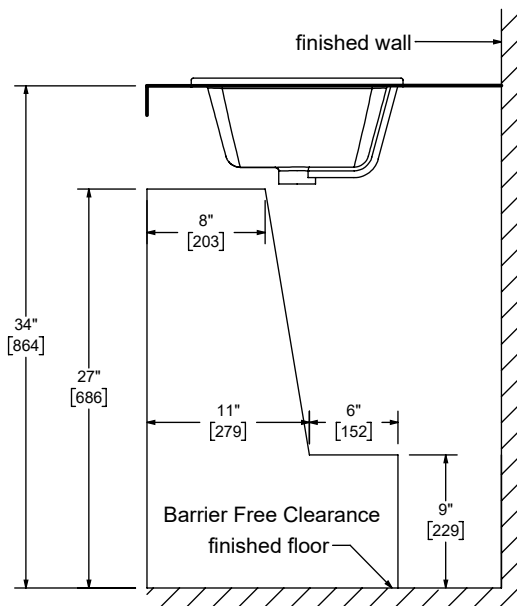

PRODUCT FEATURES:

Drop-in bathroom sink.
Rectangular basin.
Front overflow.

MATERIALS:

High-gloss vitreous china.
Durable and scratch-resistant finish.

INSTALLATION:

Drop-in.

CODES AND STANDARDS:

ASME A112.19.2 / CSA B45.1-2018 -
Ceramic Plumbing Fixtures

FINISHES:

W White

Estimated Dimensions Dim. inch. [mm]

Recommended ADA Installation

NOTES:
Install the product according to the Installation Guide.